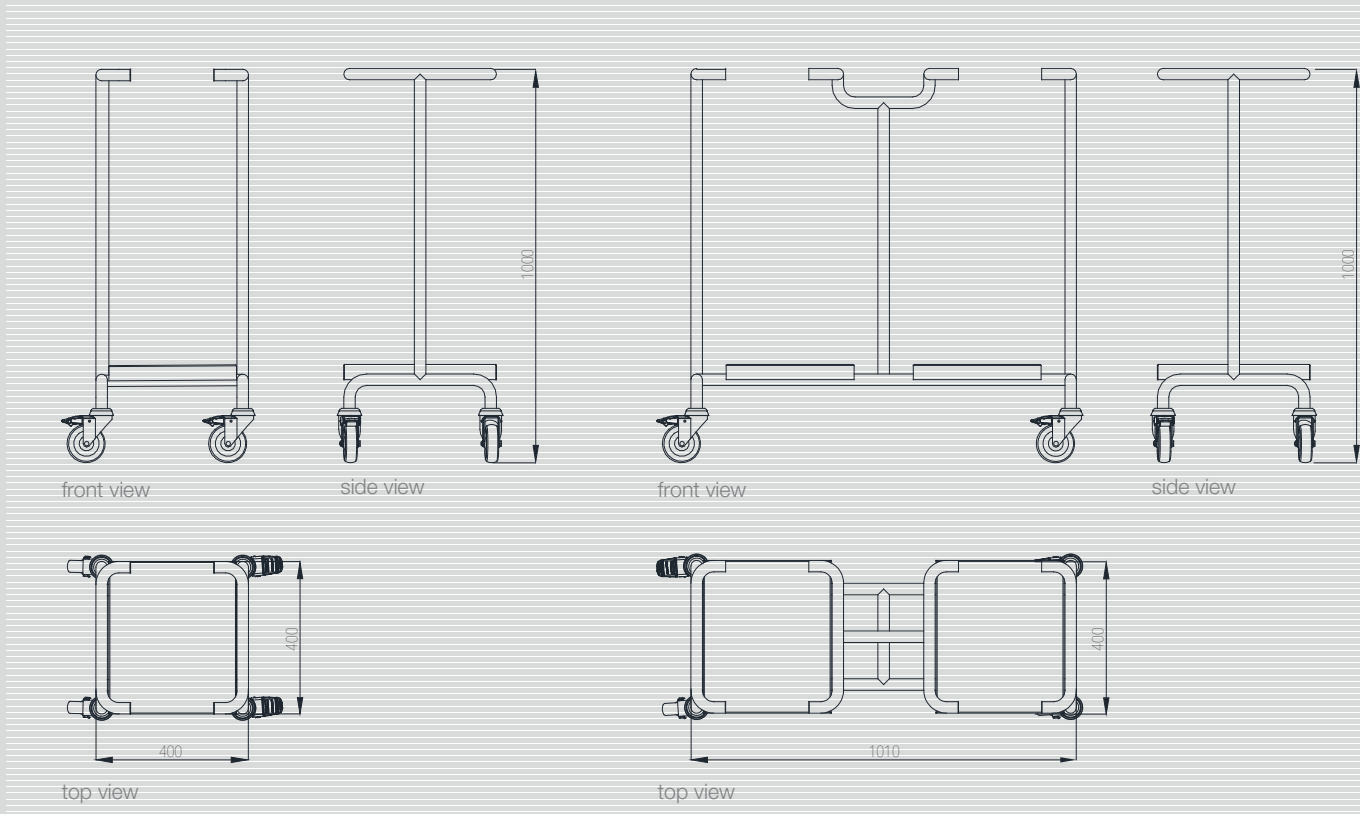

CRW BH

CLEANROOM WASTE BIN
model CRWB